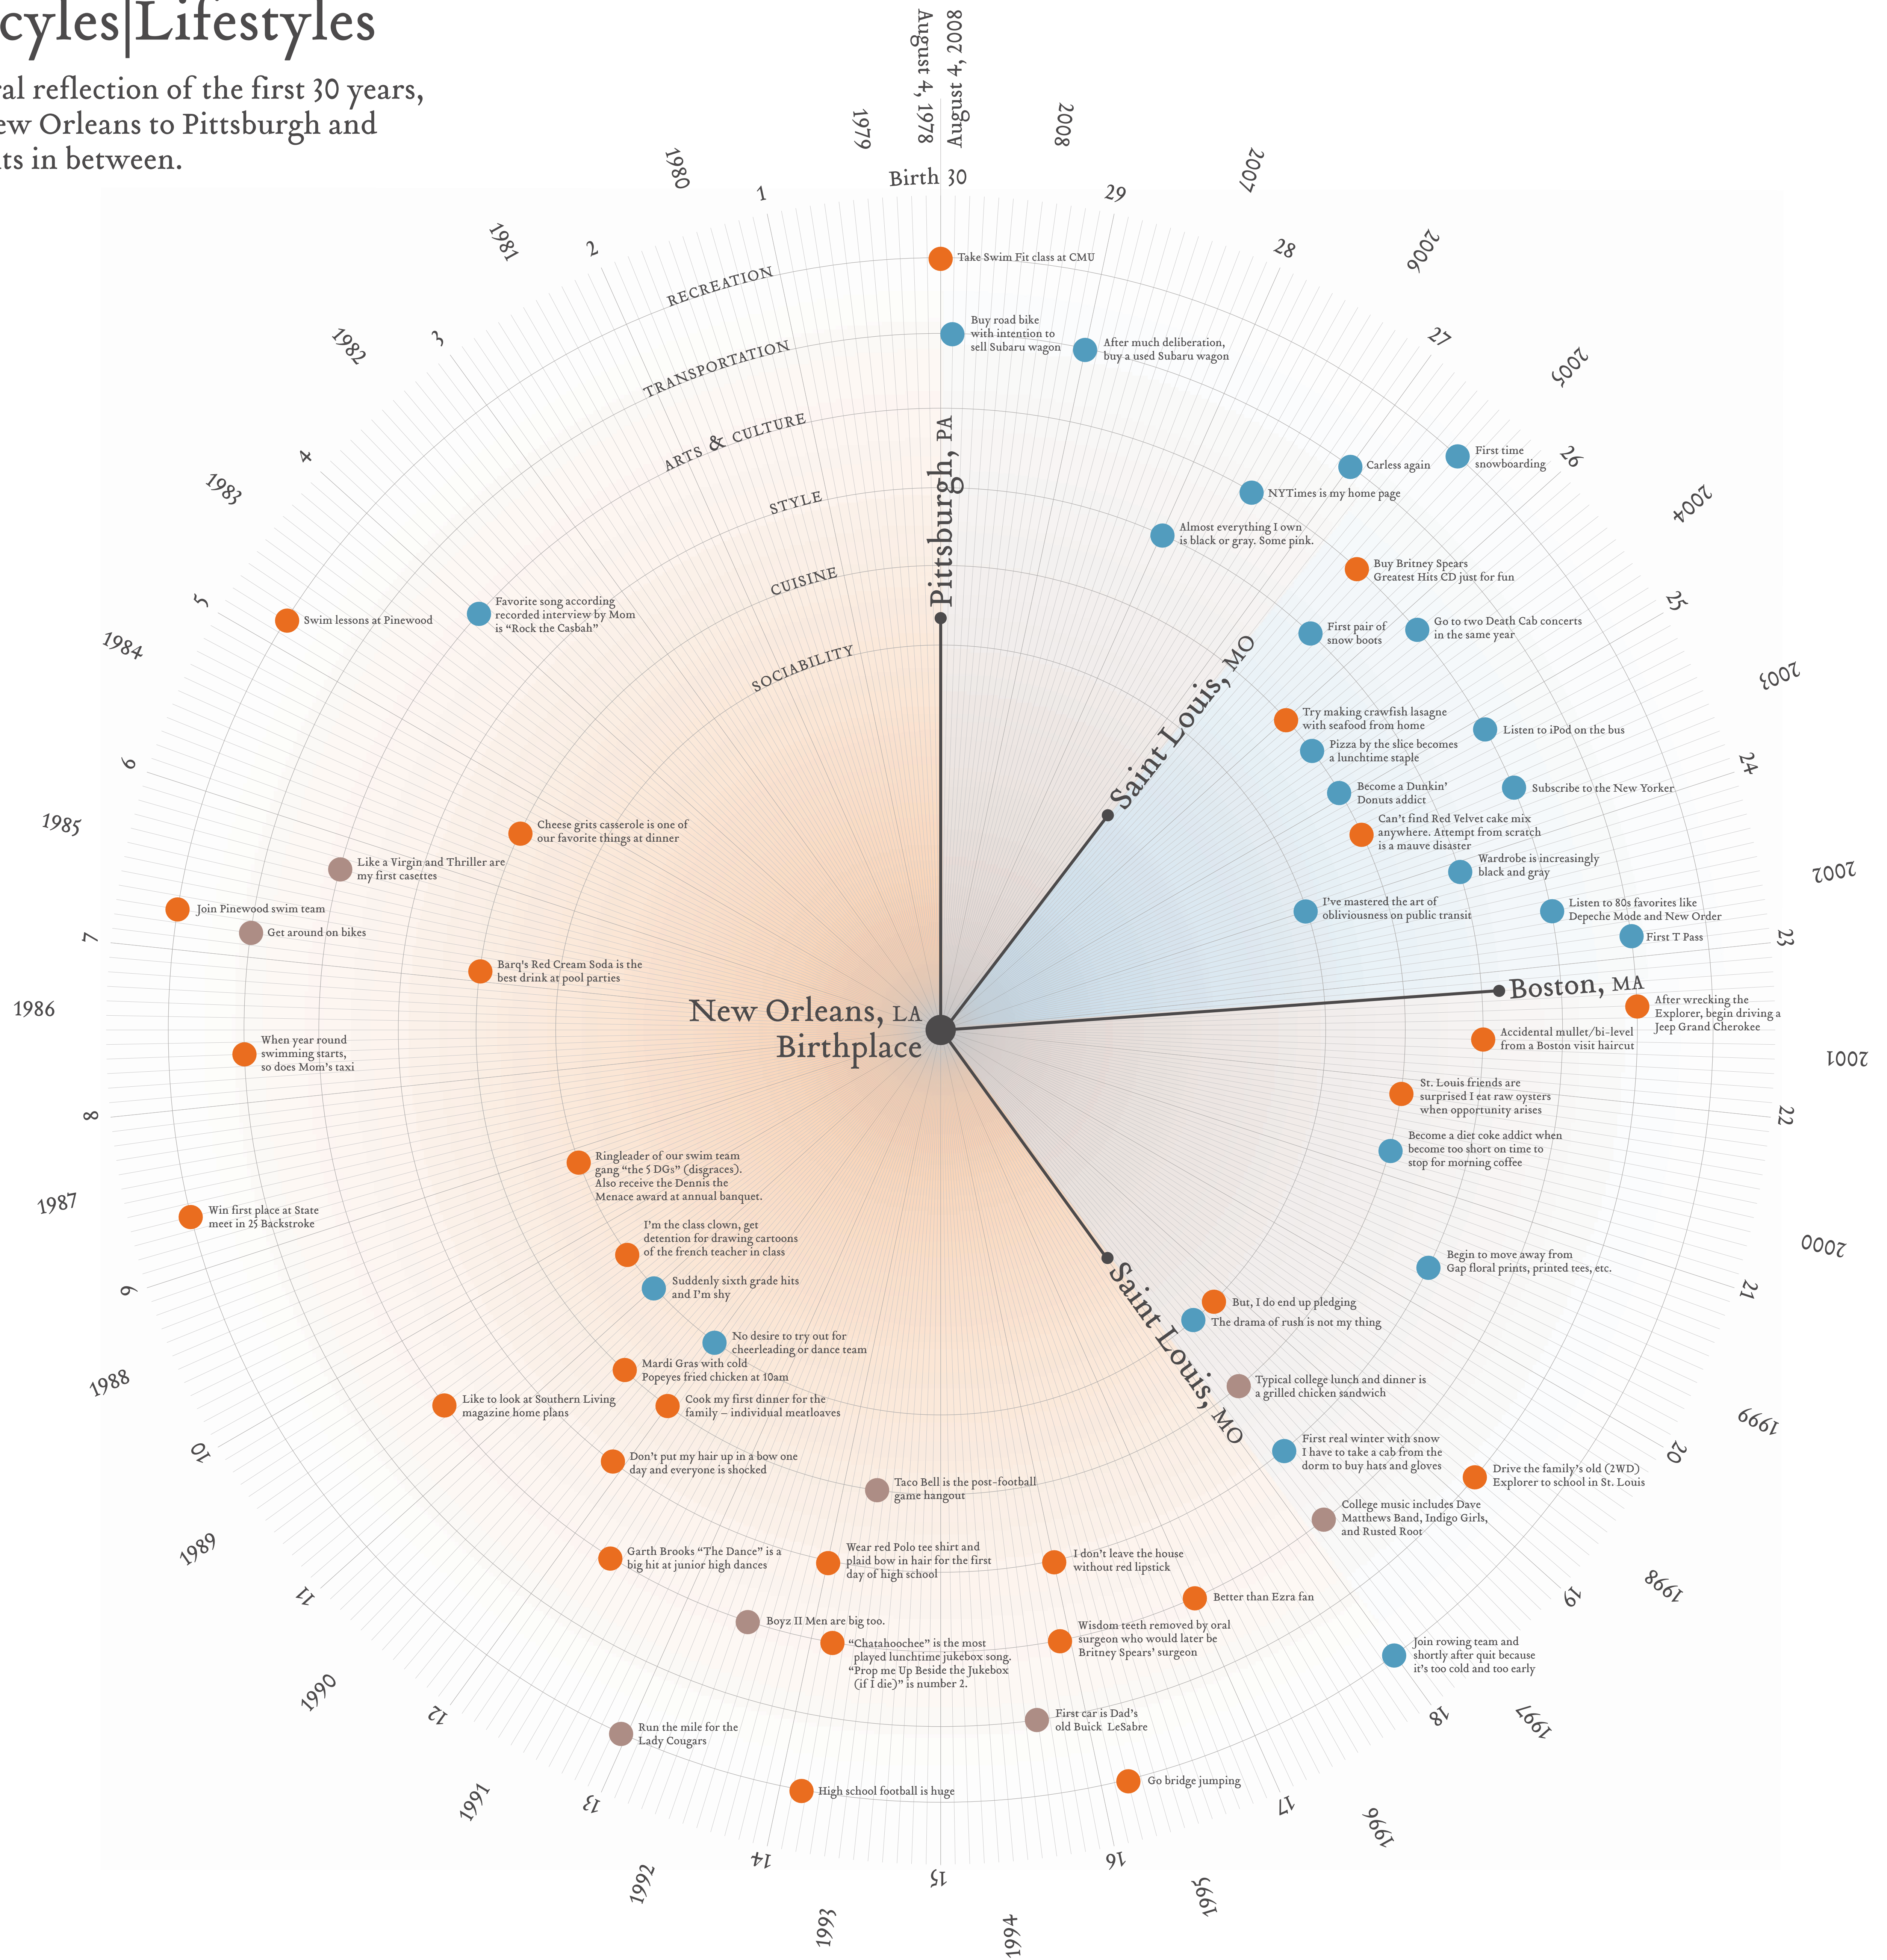

Lifecycles|Lifestyles

A cultural reflection of the first 30 years, from New Orleans to Pittsburgh and the points in between.

● Culturally northern ● Culturally average ● Culturally southern — 1/2" = 100 miles from home